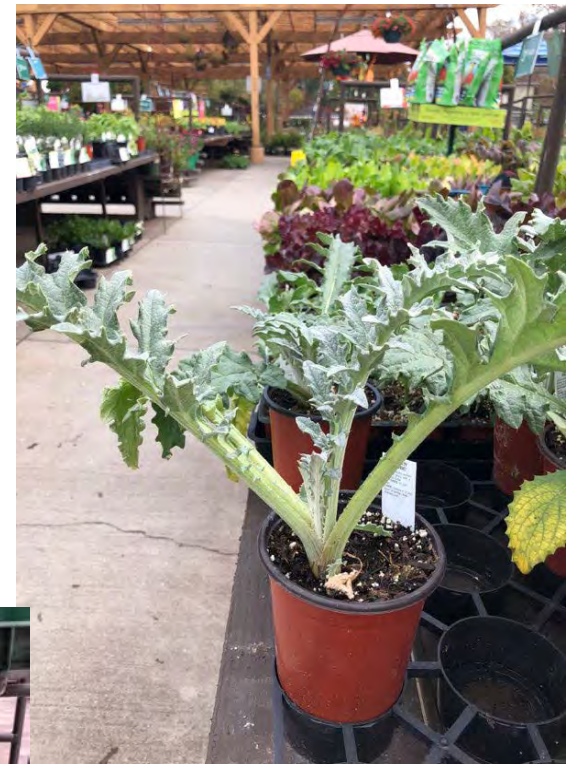

PLANTS - GARDEN BED

LETTUCES

Sea lavender

Jerusalem Sage

Rosemary

Lavender

Cape Honeysuckle

Artichoke

Chard

Chinese Cabbage

African Blue Basil

Fruit Trees - 3-4' tall

Blue Cape Plumbag

Silks that can be used for height in the background. Potted and/or placed beyond the garden box.