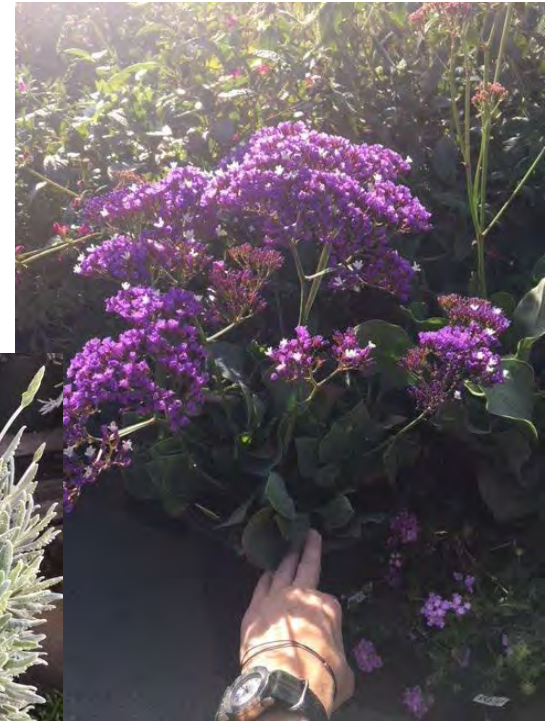

PLANTS - GARDEN BED

LETTUCES

Sea lavender

Jerusalem Sage

Rosemary

Lavender

Cape Honeysuckle

Artichoke

Chard

Chinese Cabbage

African Blue Basil

Fruit Trees - 3-4' tall

Blue Cape Plumbag

Silks that can be used for height in the background. Potted and/or placed beyond the garden box.