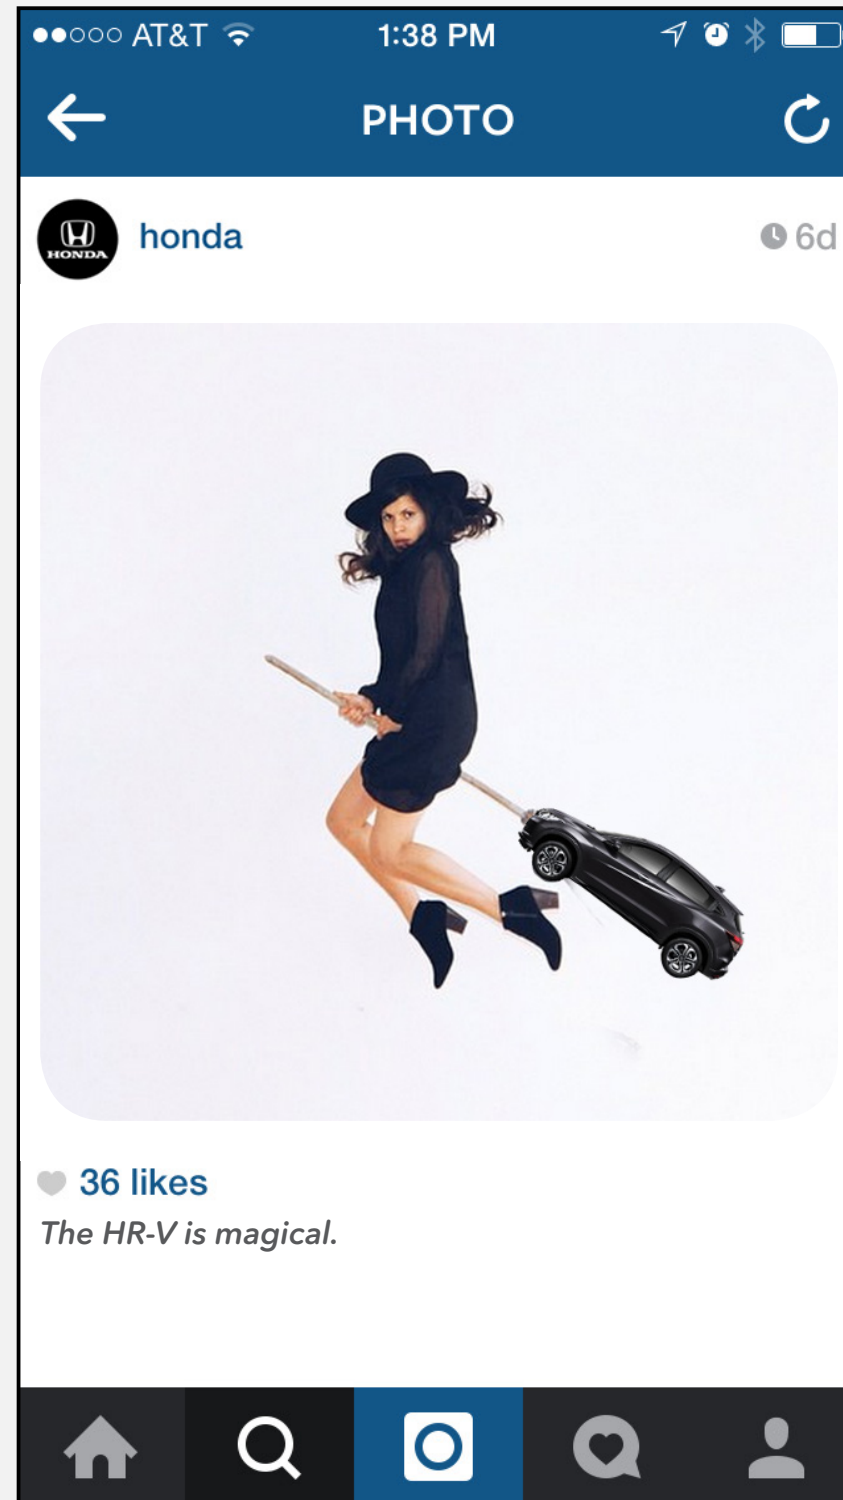

8 - MAGICAL

Breanna Ballin

tiffanyballin@gmail.com
775-530-9125

Attributes

| | |
|-------------|---------|
| Height | 5'7" |
| Weight | 124 lbs |
| Gender | Female |
| Hair | Brown |
| Hair Length | Long |
| Eyes | Brown |