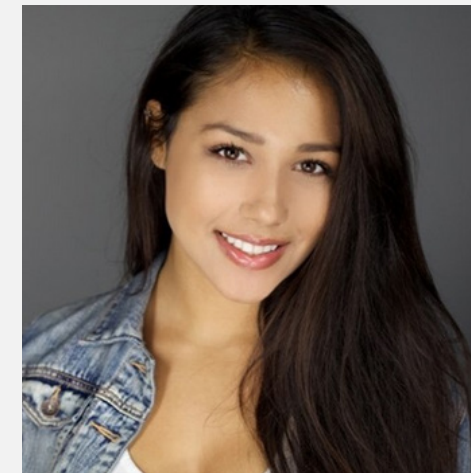

8 - MAGICAL

Breanna Ballin

tiffanyballin@gmail.com
775-530-9125

Attributes

| | |
|-------------|---------|
| Height | 5'7" |
| Weight | 124 lbs |
| Gender | Female |
| Hair | Brown |
| Hair Length | Long |
| Eyes | Brown |

Sizes

| | |
|----------|----|
| Dress | 2 |
| Pants | 2 |
| Shoe | 7 |
| Bust | 32 |
| Cup Size | C |
| Waist | 25 |
| Hip | 31 |

15 - DETECTIVE

David August with Paul Fox

David August's Cell: 1 (310) 467-9063