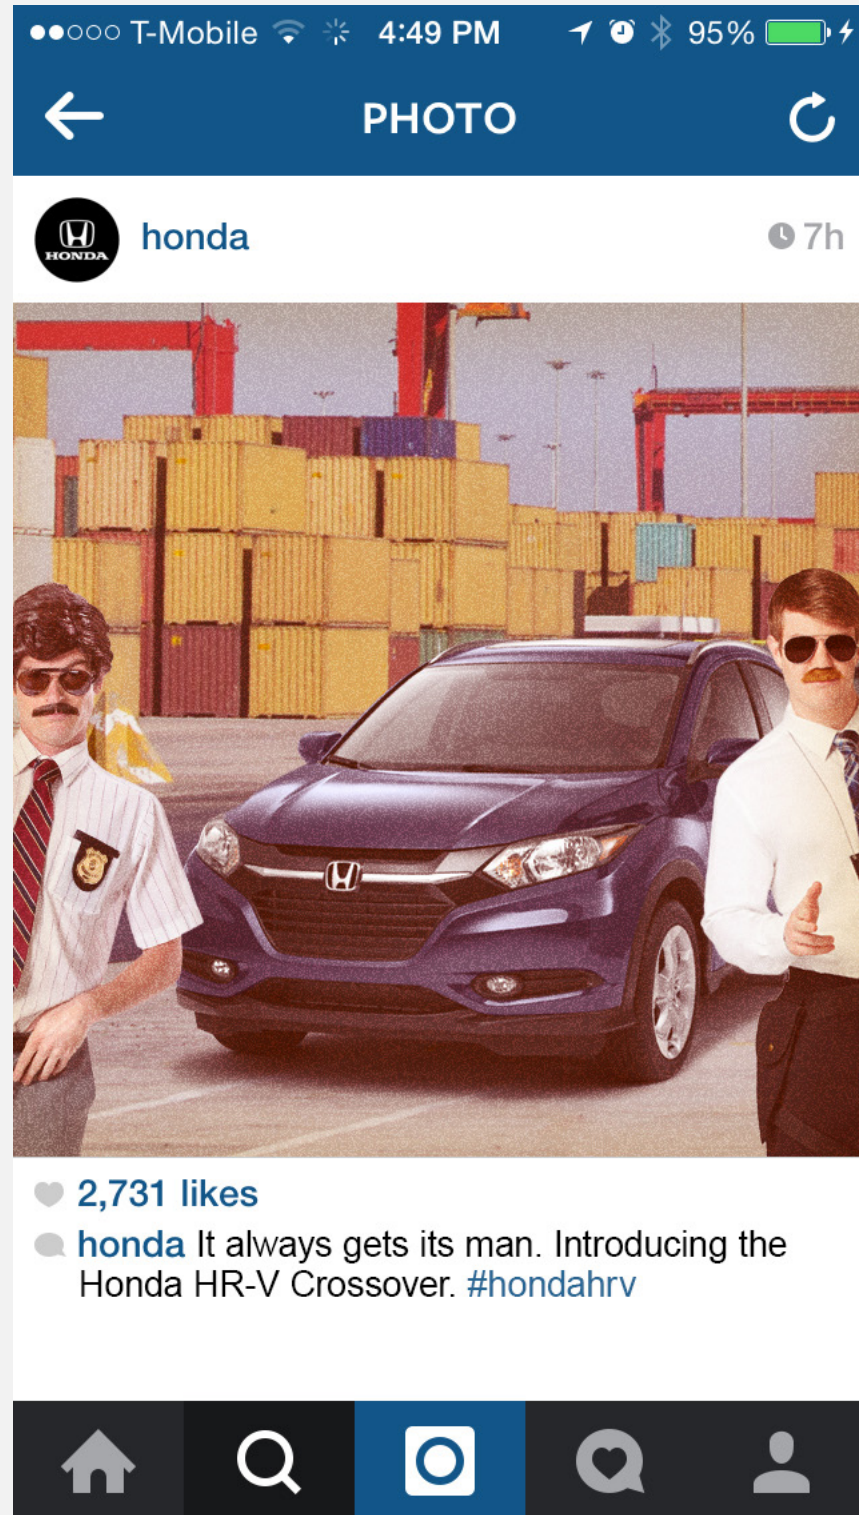

15 - DETECTIVE

David August with Paul Fox